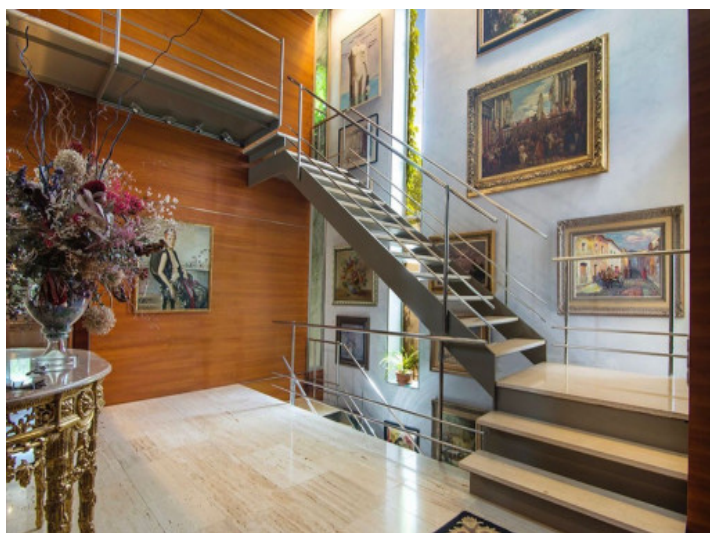

Son Veri Nou
Objekt-Nr. 119935

All information is correct to the best of our knowledge. Errors and prior sale excepted. This prospectus is purely for information purposes. Only the notarized deed of sale is legally binding.