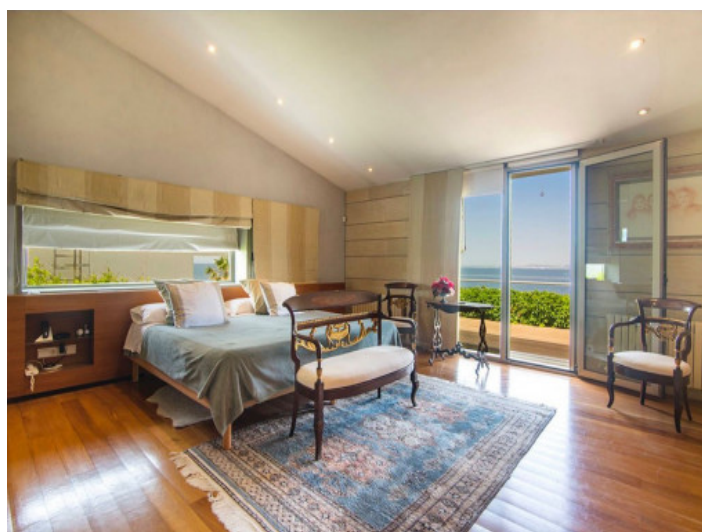

Son Veri Nou
Objekt-Nr. 119935

All information is correct to the best of our knowledge. Errors and prior sale excepted. This prospectus is purely for information purposes. Only the notarized deed of sale is legally binding.